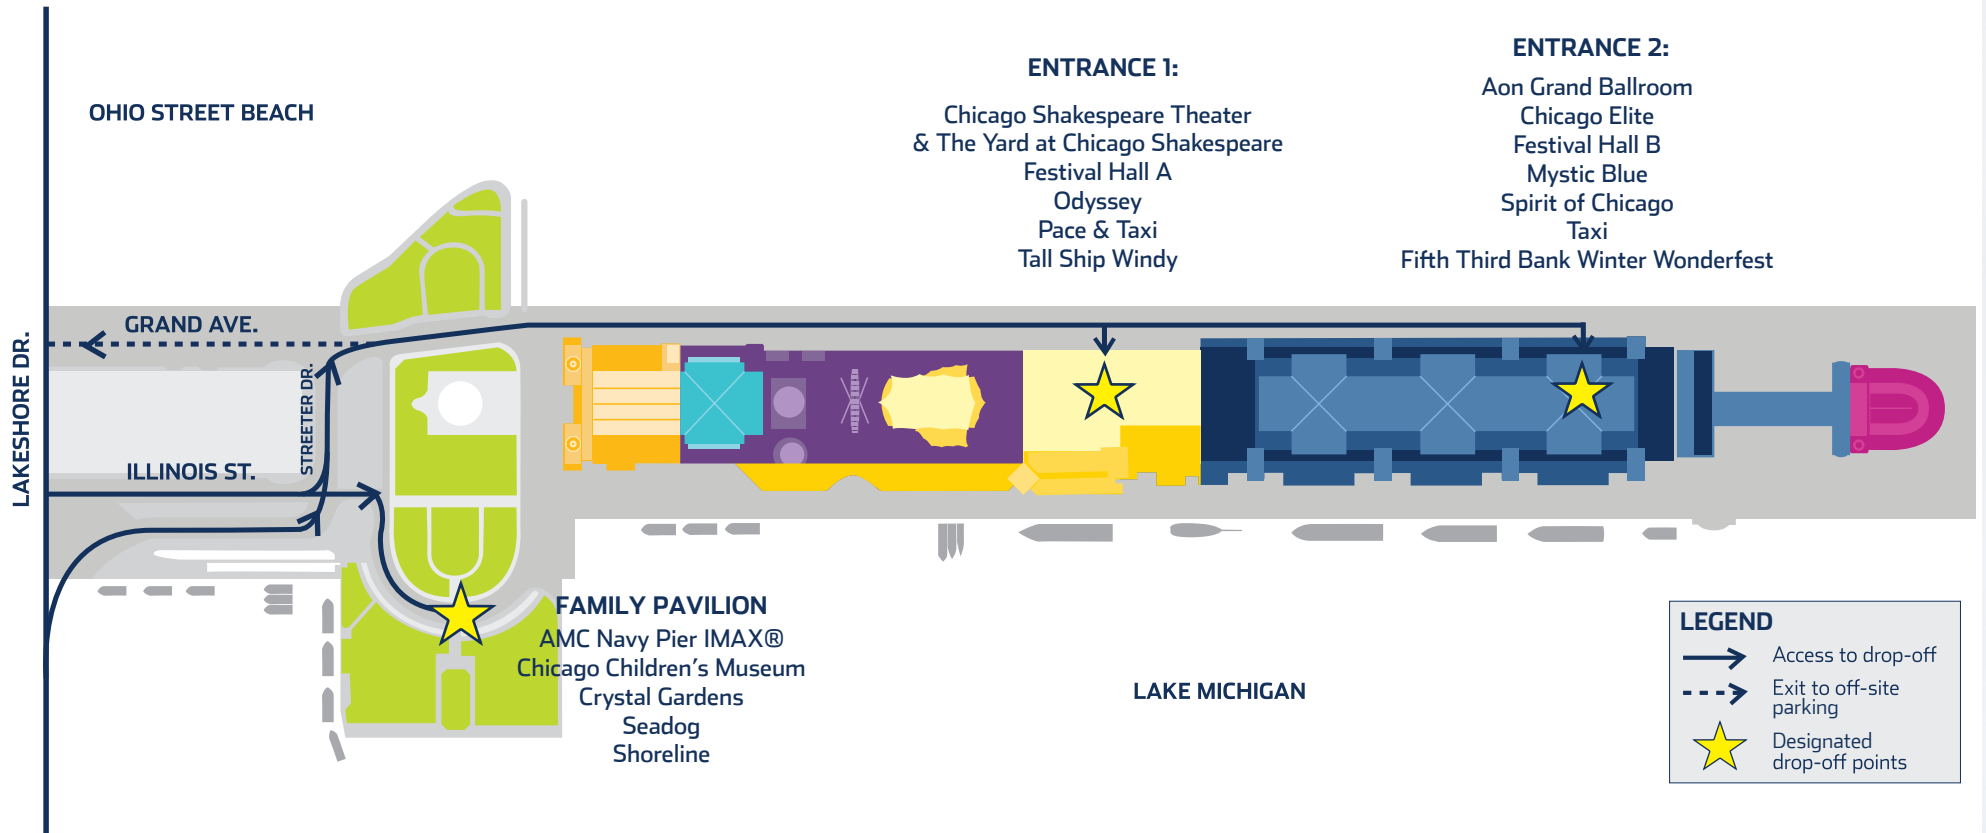

BUS DROP-OFF PLAN

No bus staging/parking at Navy Pier. Please contact your group leader to arrange a pick-up time. Any standing buses will be asked to leave Navy Pier and return when their groups are present for pick-up.